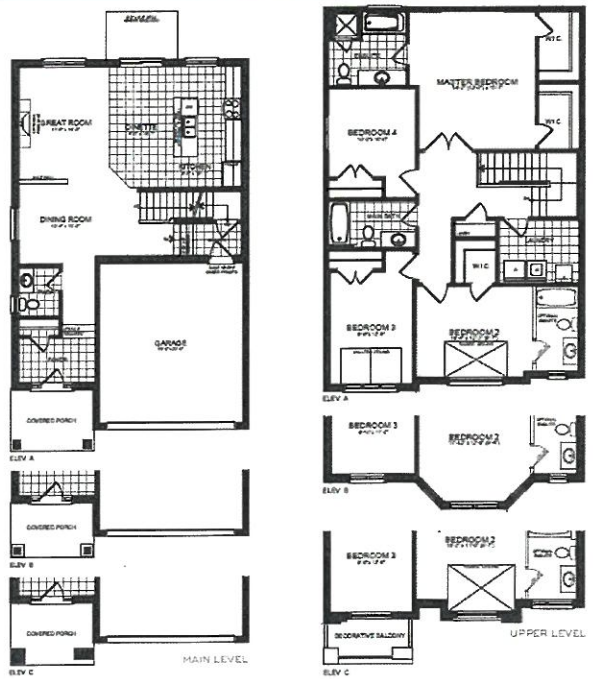

The Boughton 5 | Elevation C

4 Bed | 3.5 Bath

2203 Sq. Ft.

CLOSE IN AS SOON AS 30 DAYS

- ✓ 10' Main Floor Ceiling
- ✓ 9' Second Floor Ceiling
- ✓ Gas Fireplace
- ✓ Additional Bathroom on 2nd Floor
- ✓ Oak Stairs
- ✓ Rough-in for Built-in Appliances
- ✓ ...and so much more!

PREMIUMS	UPGRADES	MODERN PACKAGE	TOTAL PRICE	DISCOUNT	REDUCED PRICE
$ 25,000	$ 107,221	$ 22,000	$1,169,211	$209,221	$ 959,990